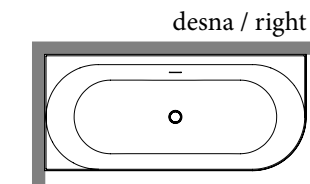

The corner version of Metauro Free freestanding bathtub is available in two dimensions and offers several attractive options to fit perfectly into your bathroom. The pleasant and resistant acrylic surface and the ergonomically designed lines of this modern bathtub will provide you with ultimate gratification after a hard day.

Metauro Free

kutna / corner

Metauro Free / kutna L / 180x80 / bijela sjajna
 Metauro Free / corner L / 180x80 / white shiny

Metauro Free

kutna / corner

..... bijela sjajna
white shiny

..... bijela mat
white matte

..... bijela & crna mat
white & black matte

by **AQUAESTIL**

Dimenzije: 160x75, 180x80

Tip: kutna L/D

Boje: bijela sjajna, bijela mat, bijela & crna mat

Preljev: slot / okrugli (varijanta sa samopunjenjem)

Izljev: klik-klak bijela mat ili bijela sjajna

Opcija: varijanta sa samopunjenjem *

Dimensions: 160x75, 180x80

Type: corner L/R

Colours: white shiny, white matte, white & black matte

Overflow: slot / round (variant with self-filling)