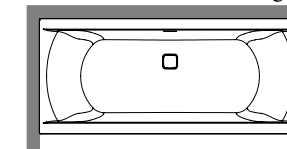

- Dimensions:** 170x75, 180x80
Type: bathtub with pedestal, overflow-outflow set and front panel
Colours: white shiny, white matte, white & black matte
Overflow: slot
Outflow: click-clack white matte or white shiny

by **AQUAESTIL**

desna / right

Dimenzije: 170x75, 180x80

Tip: kada s ugrađenim postoljem, preljevano-otočnom garniturom i dvije obloge

Boje: bijela sjajna, bijela mat, bijela & crna mat

Preljev: slot

Izljev: klik-klak bijela mat ili bijela sjajna